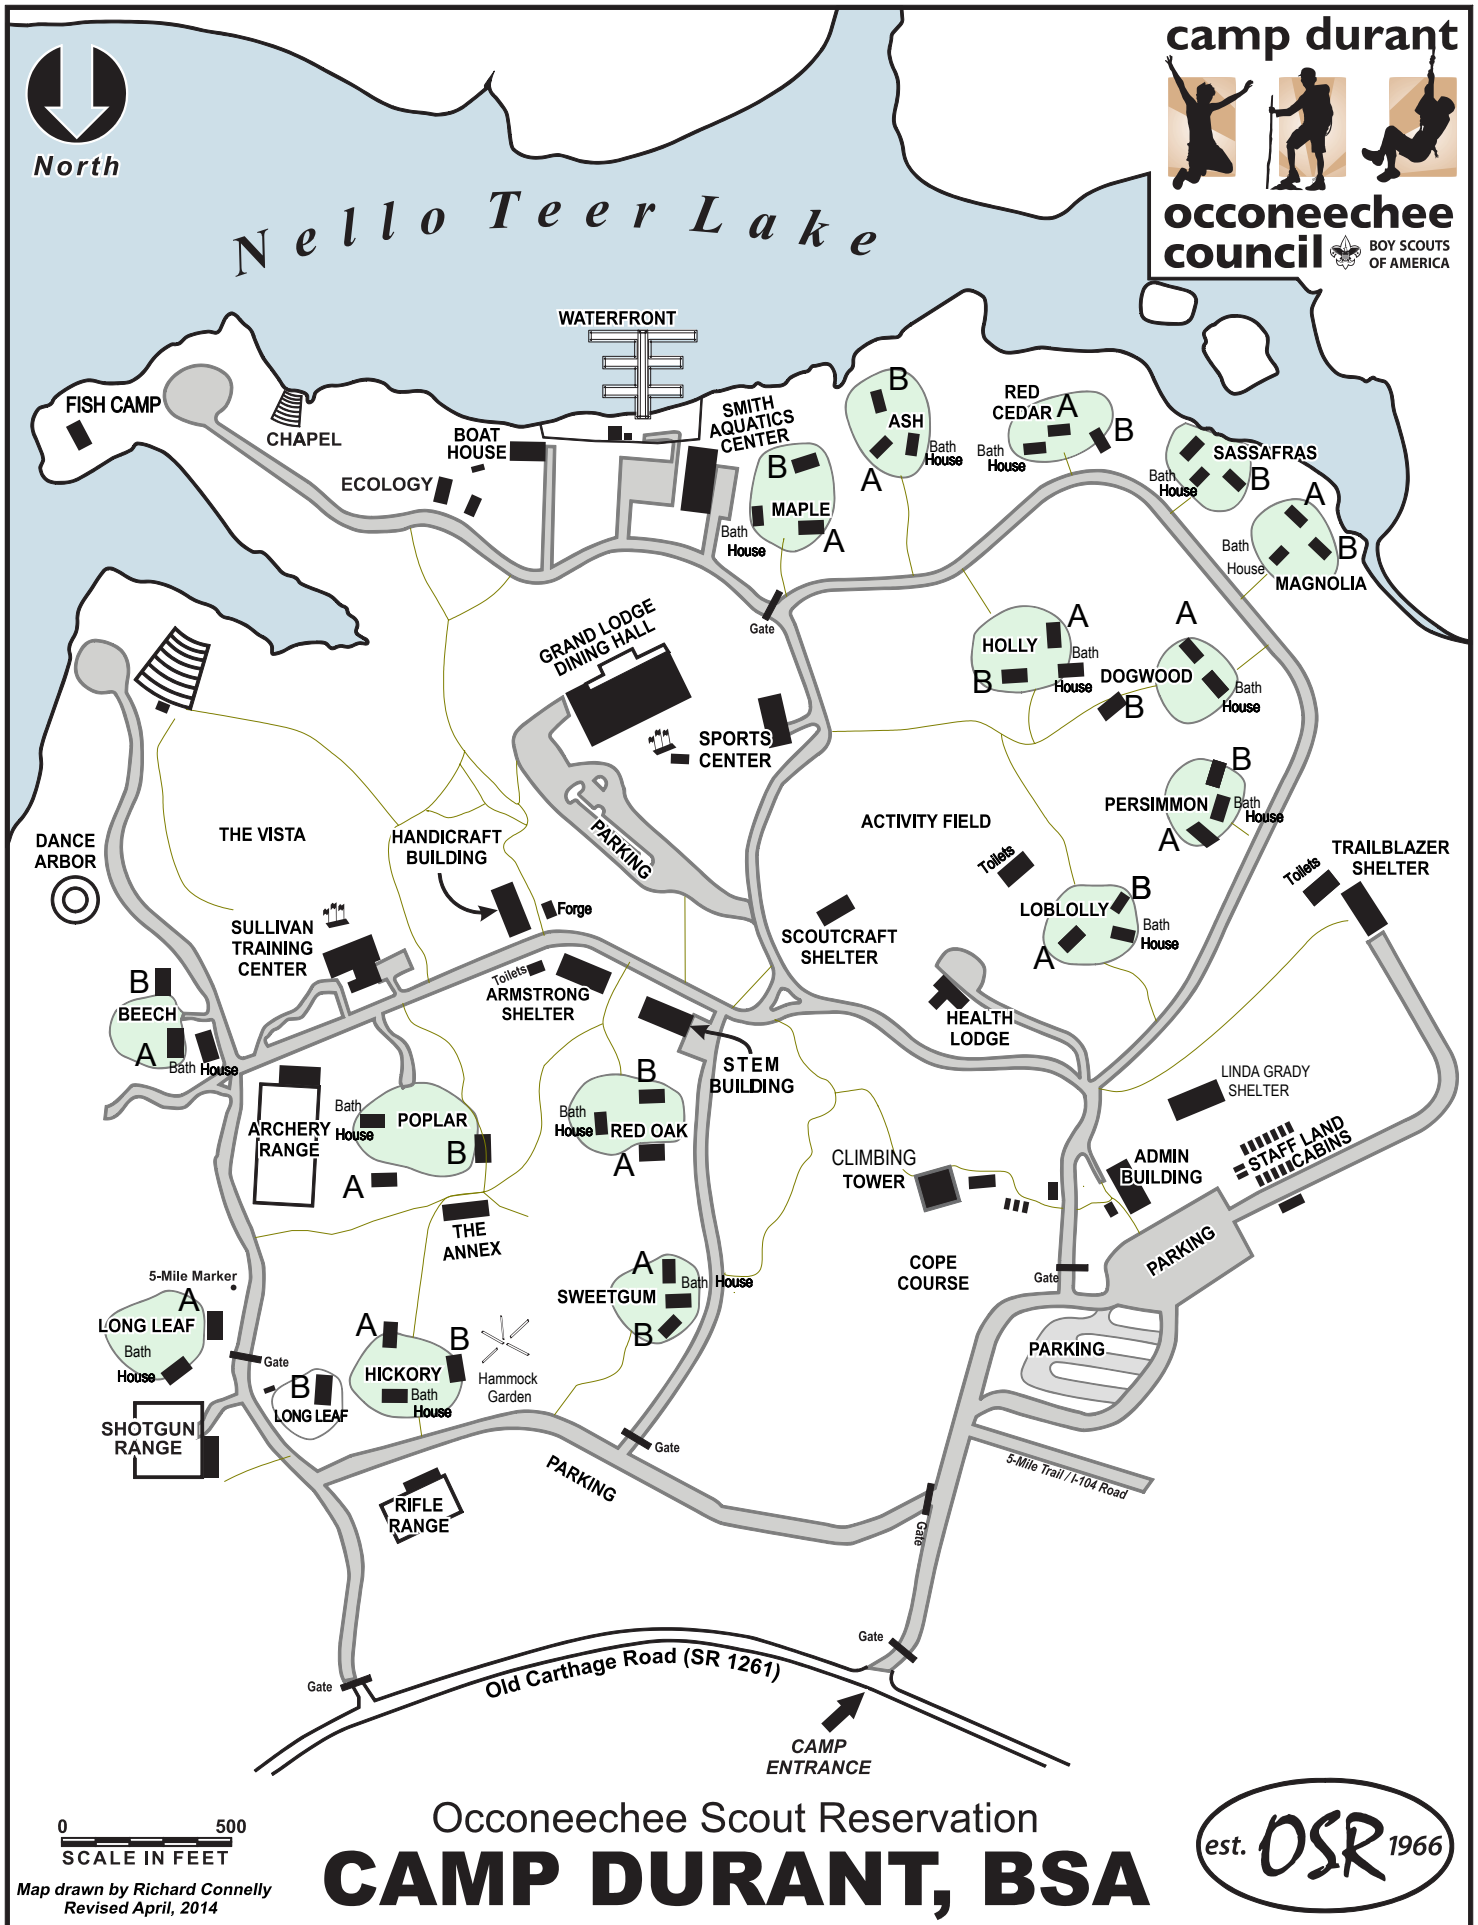

North

camp durant

oconeechee council BOY SCOUTS OF AMERICA

Nello Teer Lake

0 500 SCALE IN FEET

Map drawn by Richard Connelly Revised April, 2014

Occoneechee Scout Reservation **CAMP DURANT, BSA**