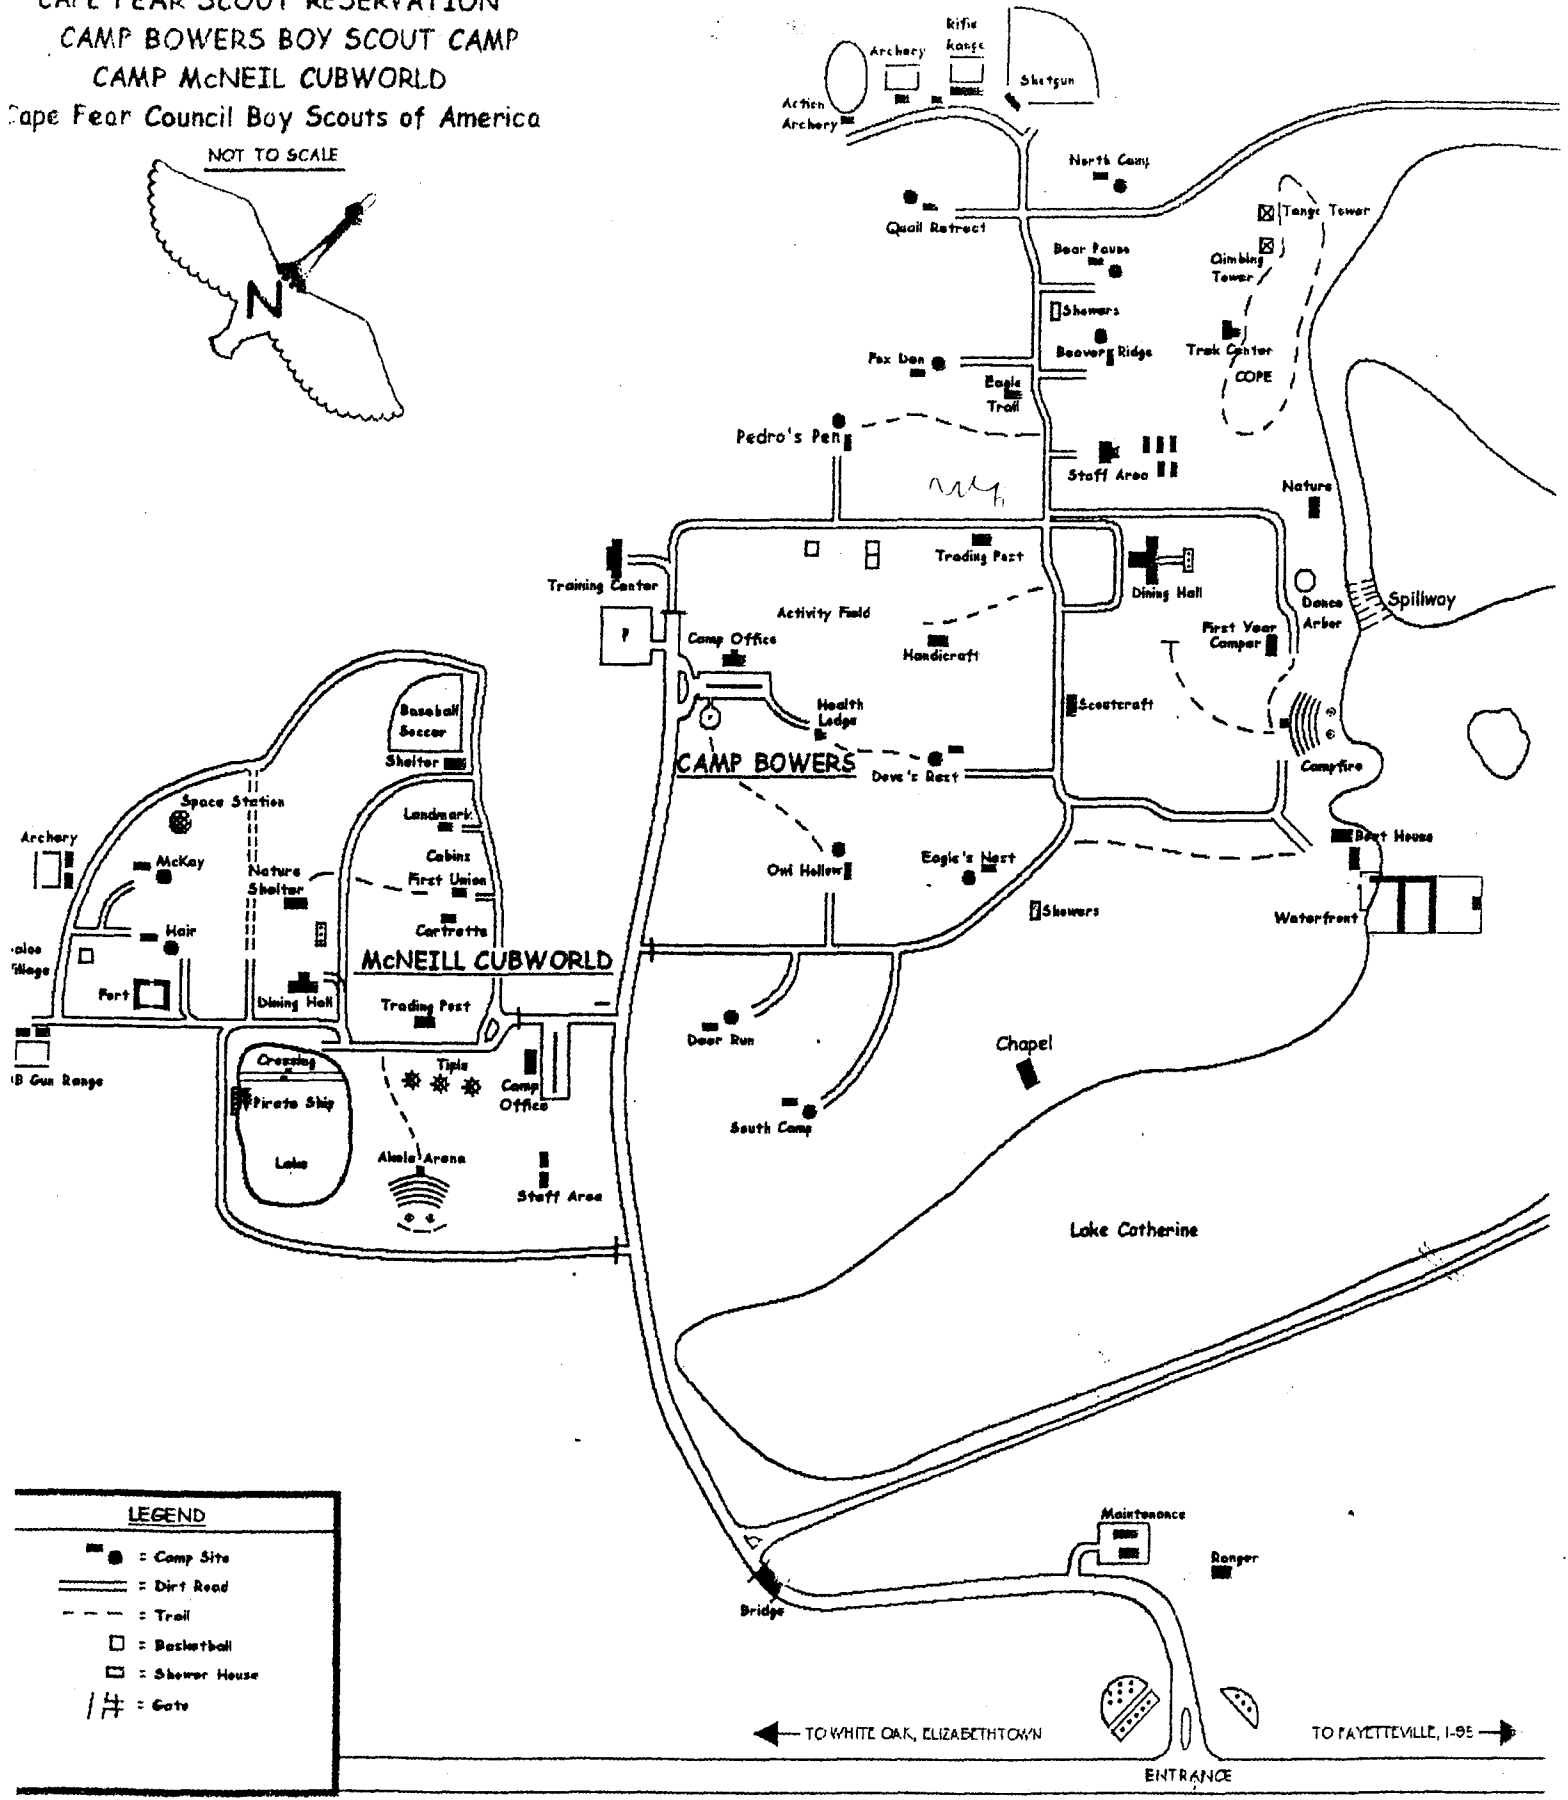

CAPE FEAR SCOUT RESERVATION
 CAMP BOWERS BOY SCOUT CAMP
 CAMP McNEIL CUBWORLD
 Cape Fear Council Boy Scouts of America

NOT TO SCALE

LEGEND

- = Camp Site
- = Dirt Road
- - - = Trail
- = Basketball
- ▣ = Shower House
- # = Gate

← TO WHITE OAK, ELIZABETHTOWN

TO FAYETTEVILLE, I-95 →

ENTRANCE